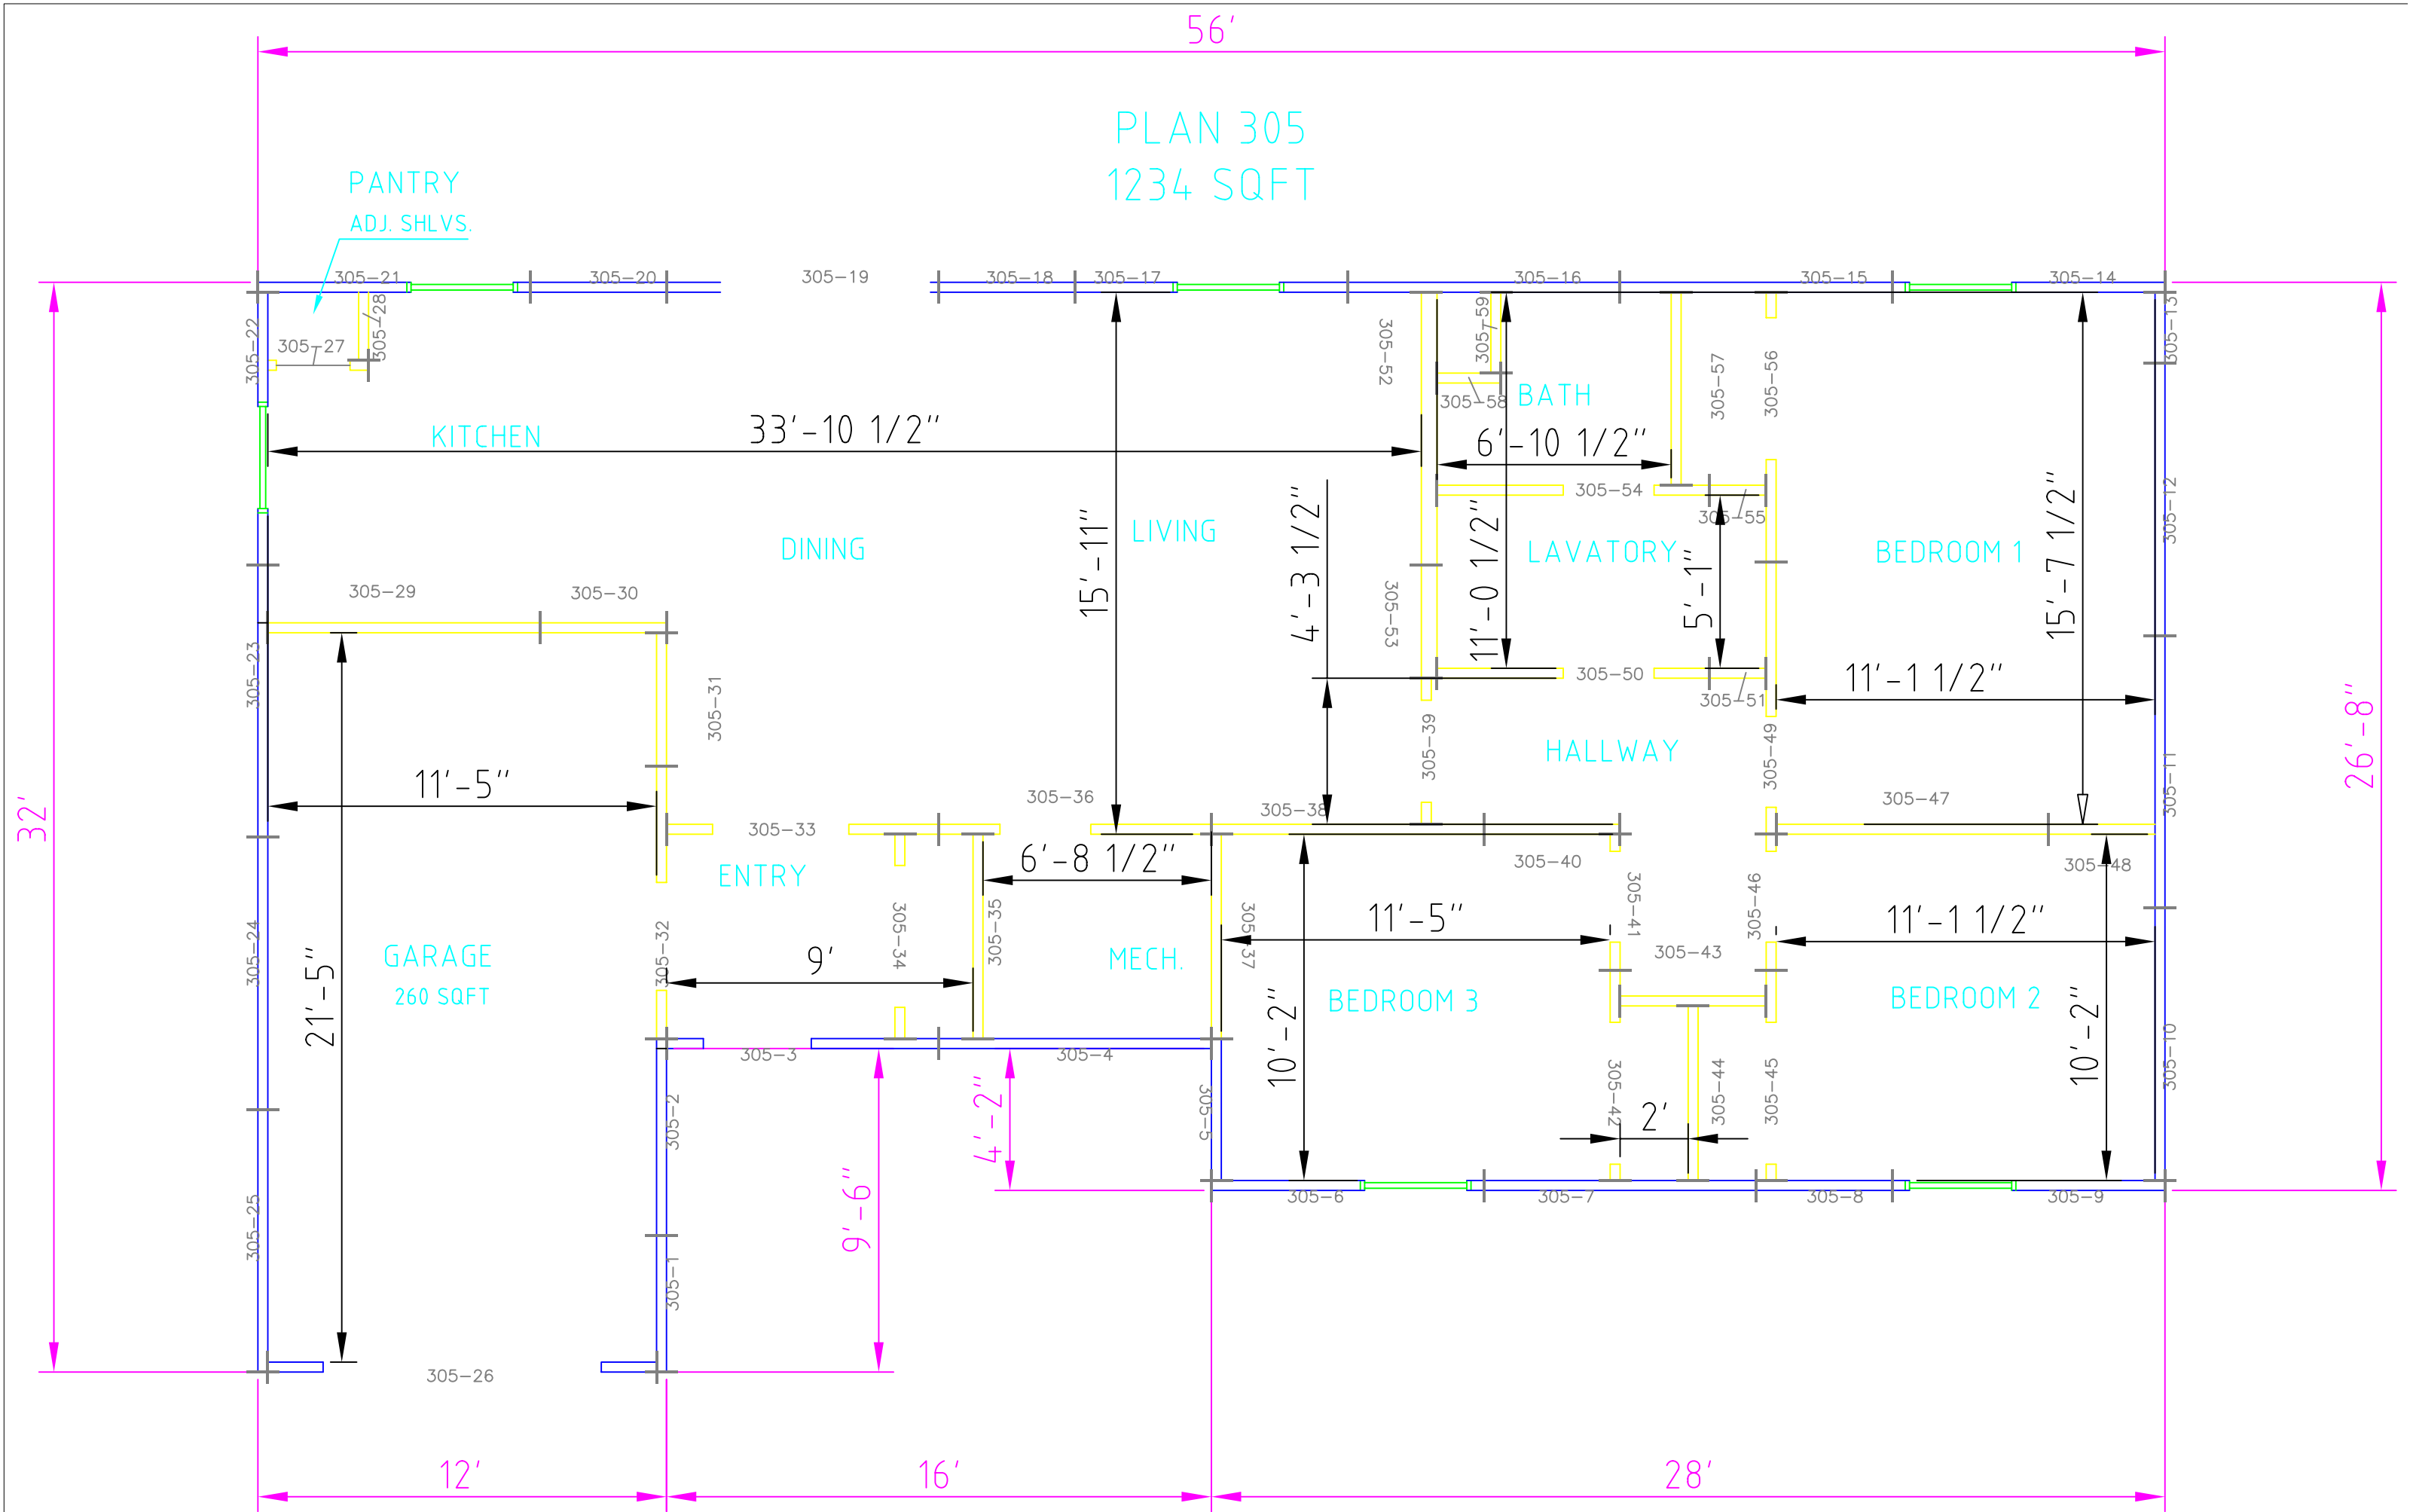

PLAN 305
1234 SQFT

PANTRY
ADJ. SHLV.S.

KITCHEN

33'-10 1/2"

DINING

LIVING

15'-11"

BATH